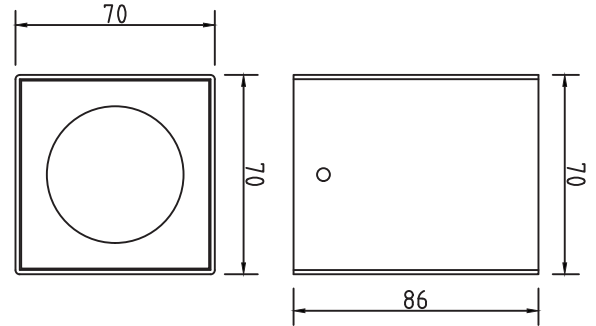

OUTDOOR LIGHT CEILING MOUNTED

TECHNICAL SHEET
KL-C113

KEYLIGHT

SPAIN

PRODUCTOS DE ILUMINACION

FEATURES

- 220-240V
- CE ROHS Certified
- Aluminum die-casting body
- PC Diffuser
- 3-years warranty

SPECIFICATIONS

Product Code	KL-C113
Power	7W
Input Voltage	AC 220-240V
LED Color Option	2700-6500k
CRI	80
Luminous Flux	580 lm
Beam Angle	38°
Power Factor	>0.8
Working Temp	-20°C ~ 40°C
Material	Aluminum body + Tempered glass diffuser
Finishing Colors	White / Silver / Dark Grey / Black
IP Rating	IP54
Dimensions	70*86mm
Warranty	3 years